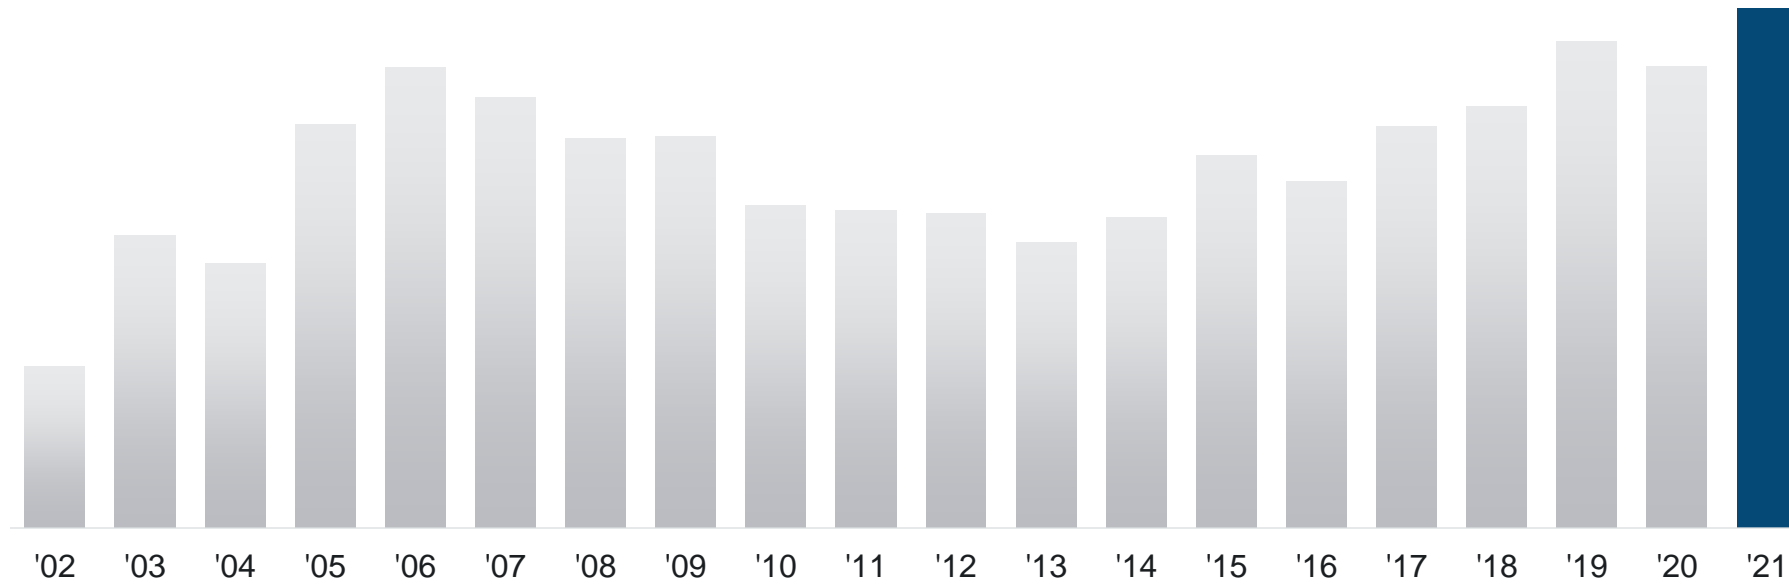

TRACK RECORD

CAPEX

(m€)

**>8 Bn€
INVESTED**