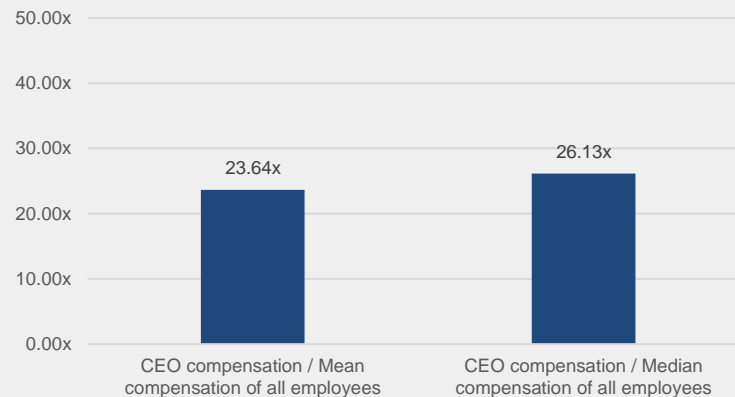

Mean and Median employees vs CEO compensation

Compensation (€)

CEO Compensation	952,353
Mean compensation of all employees	40,282
Median compensation of all employees	36,442

2019 CEO/employees compensation